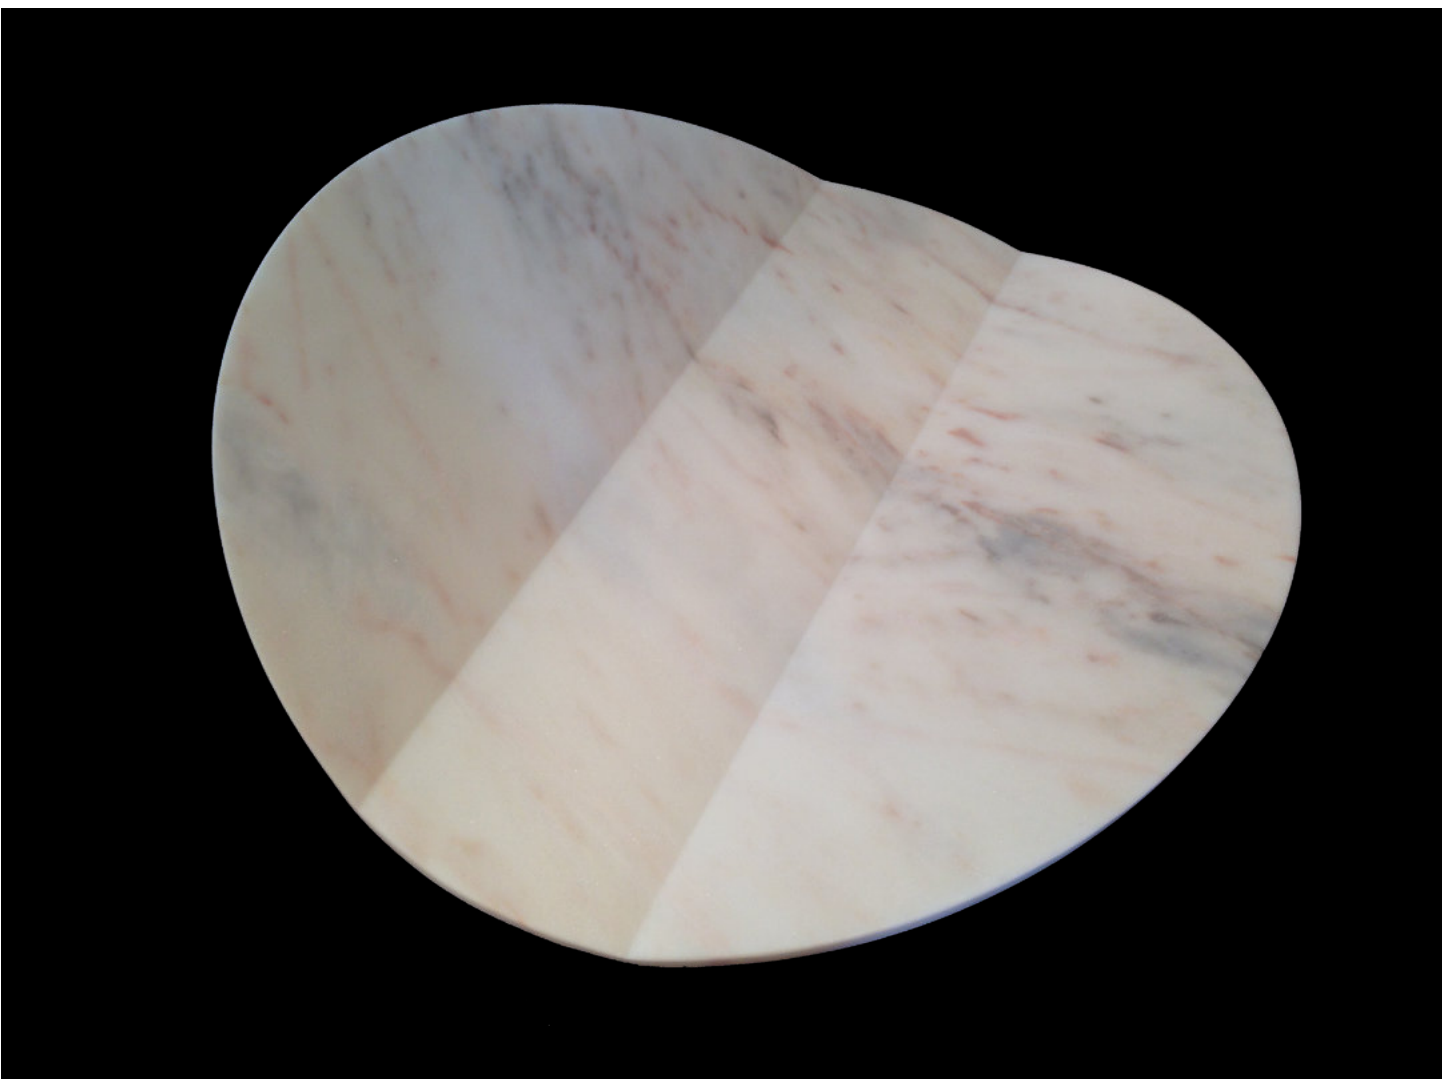

OVO ESTRELADO | *FRIED EGG*

	WxDxH CxLxA	Weight Peso
BUTTERFLY	500x100	6.7KG