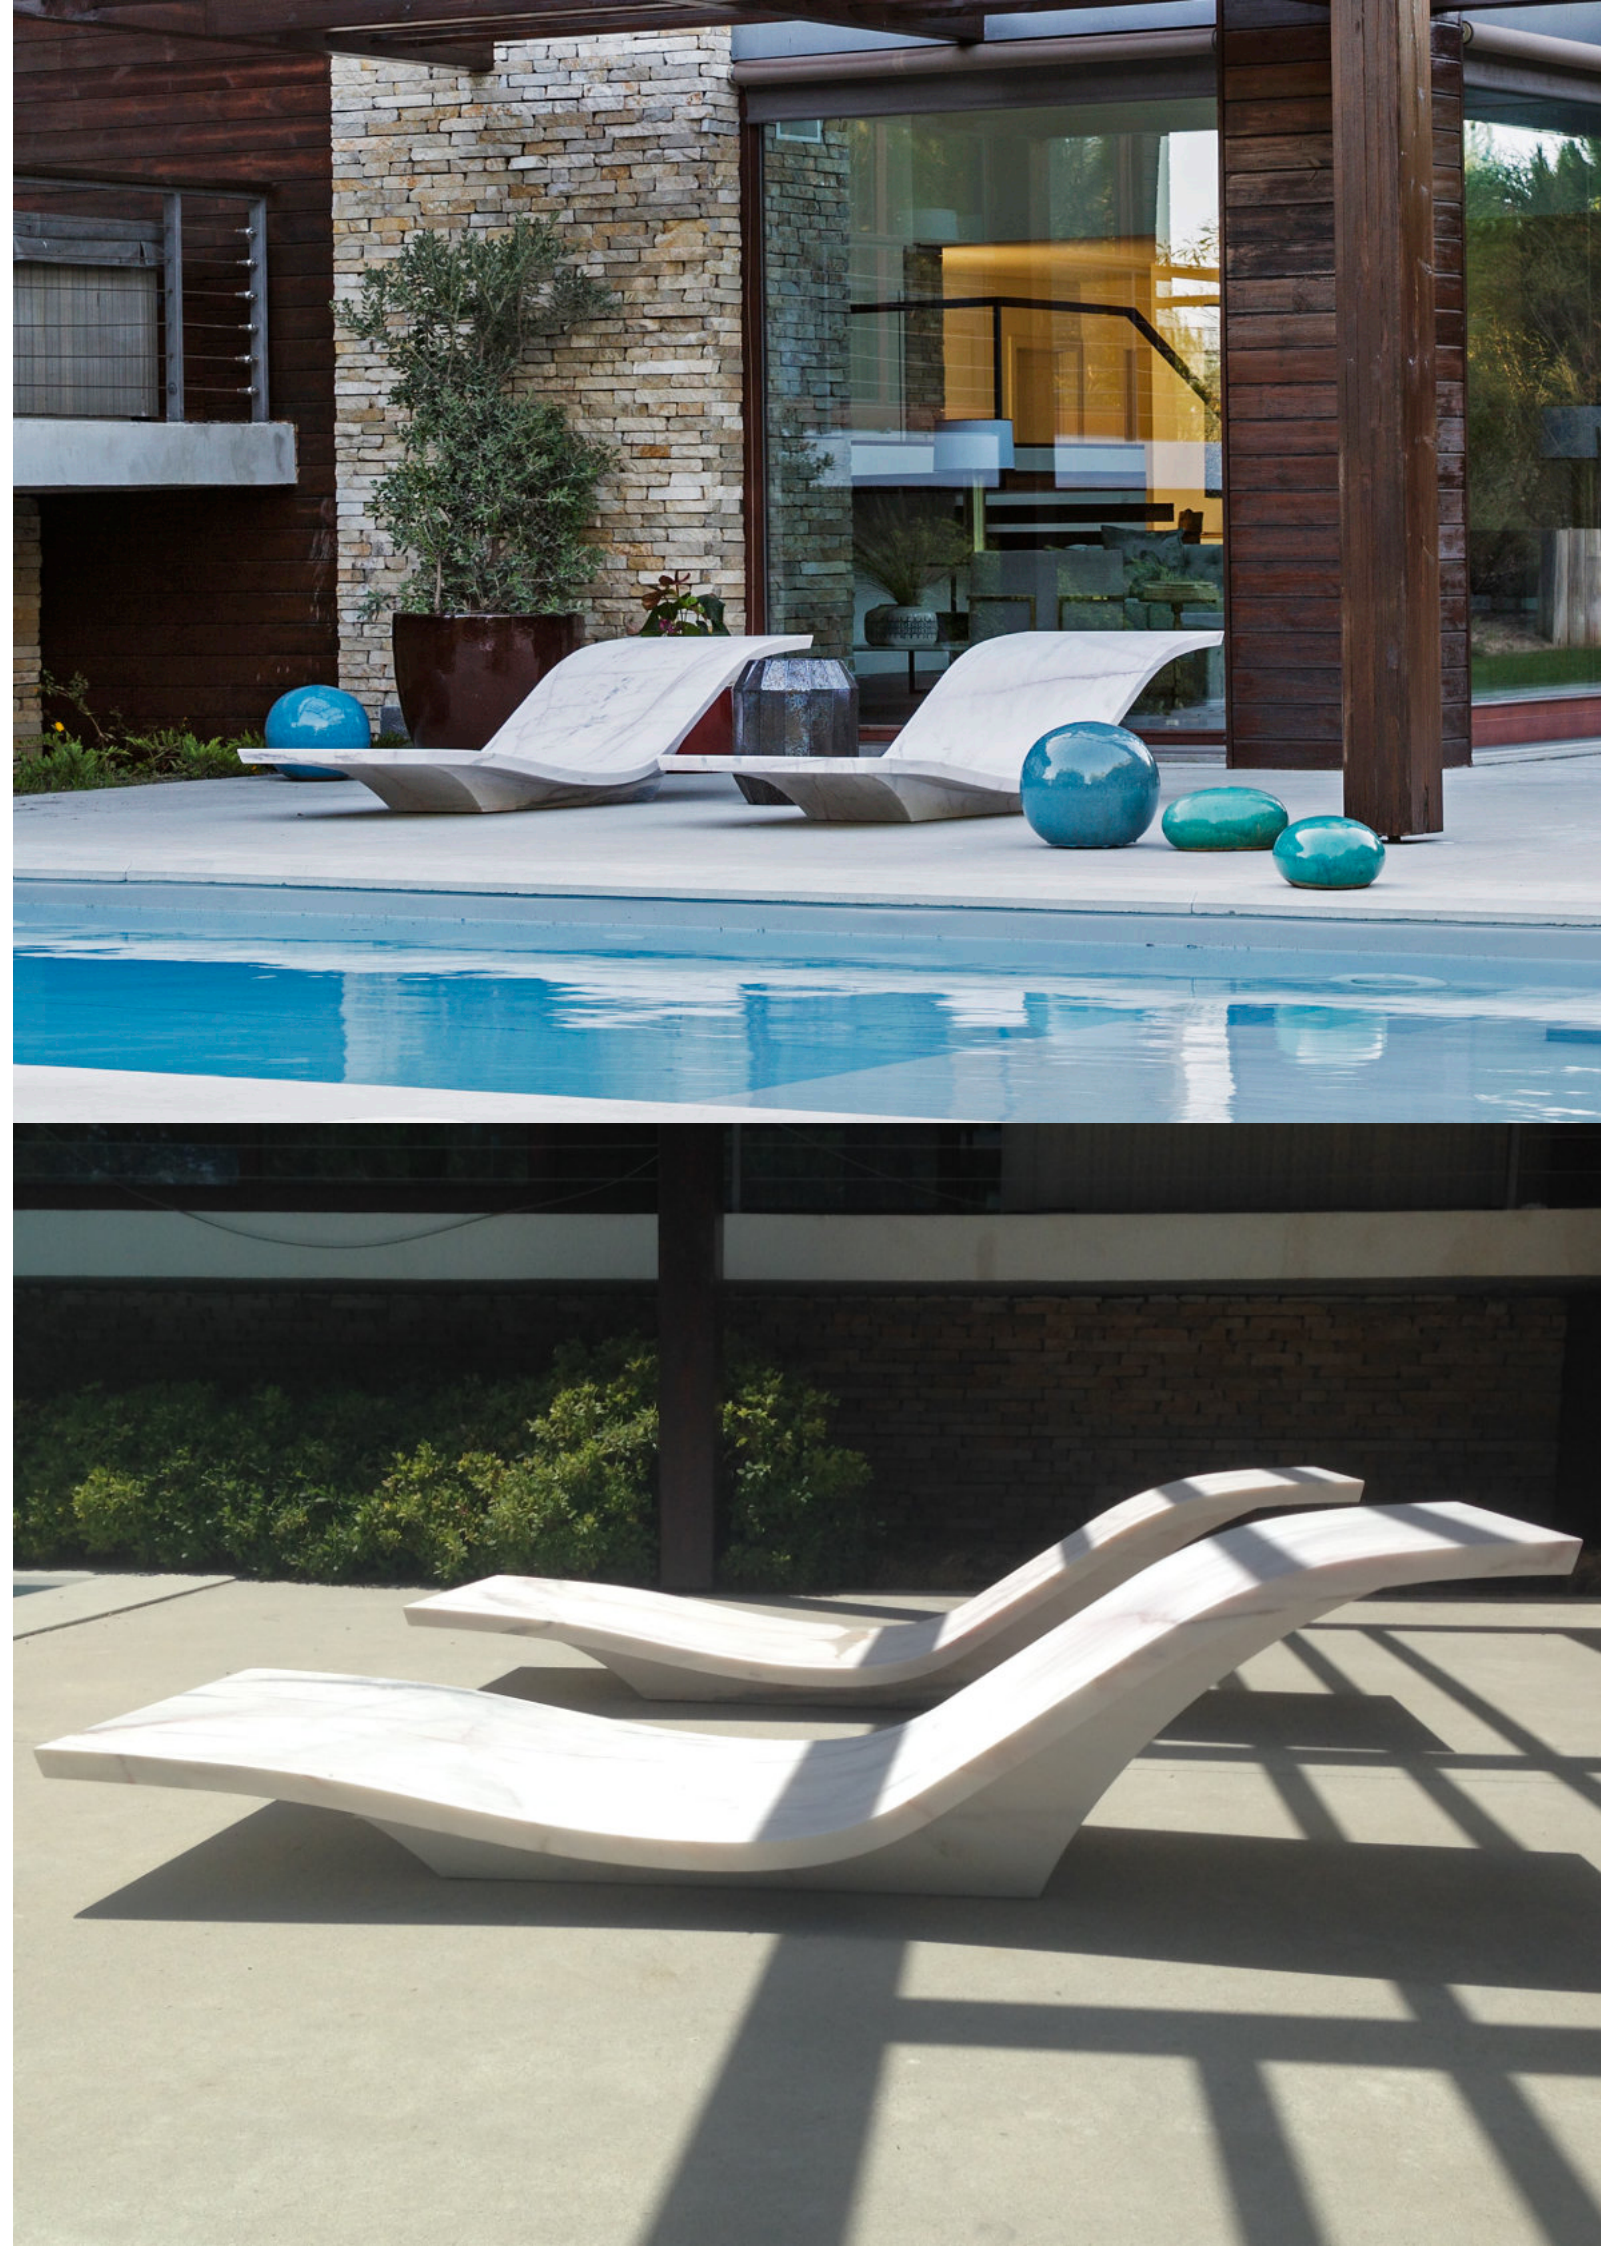

ACABAMENTOS
FINISHES

Amaciado
Honed

"Every space should inspire you to live your best life"

ESPREGUIÇADEIRA | *LOUNGER*

	WxDxH CxLxA	Weight Peso
LOUNGER	2100x650x400	255KG

DETALHES TÉCNICOS | TECHNICAL DETAILS