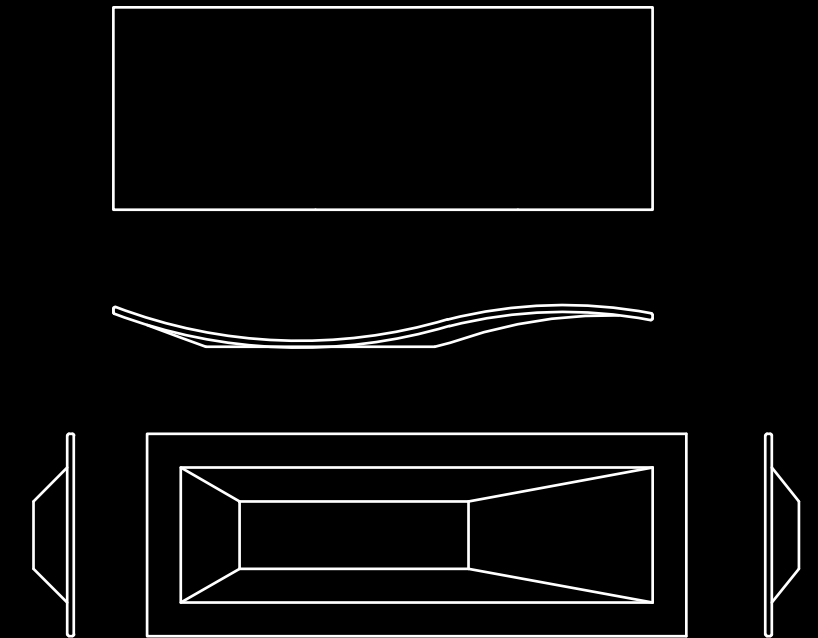

"A house is made of walls and beams, a home is built with love and dreams"

ONDA | WAVE

	WxDxH CxLxA	Weight Peso
WAVE	800x300x85	6KG

DETALHES TÉCNICOS | TECHNICAL DETAILS

MATERIAIS
MATERIALS

MÁRMORES | MARBLES: